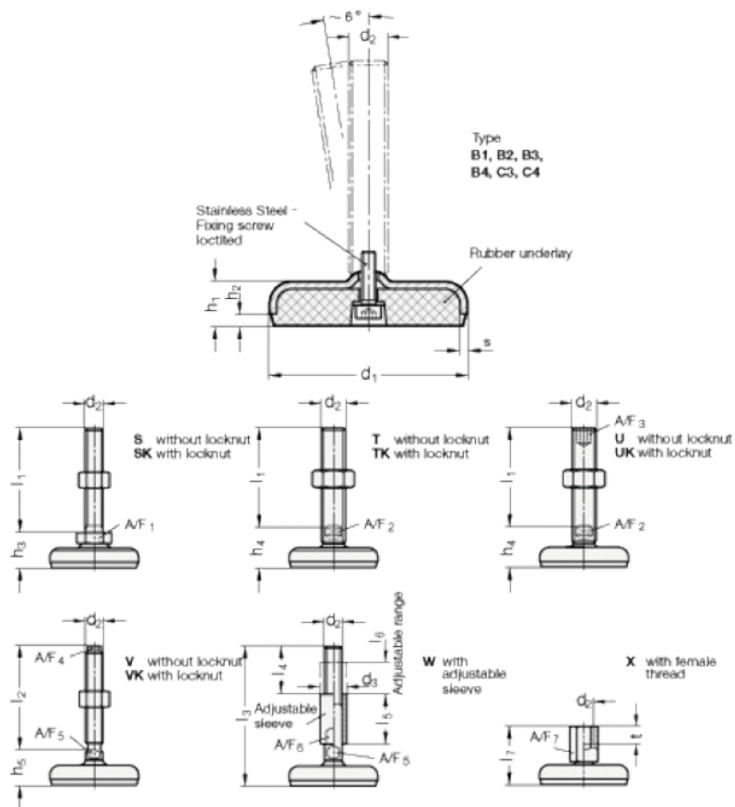

Article number: 203180M20100C4UK

Description: E+G levelling foot
GN 31-80-M20-100-C4-UK

Note: UK With nut, Hexagon socket at the top, Wrench flat at the bottom

Measures

A/F2	= 15	s = 3
A/F3	= 10	
d1	= 80	
d2	= 20	
h1	= 18	
h2	= 5	
h4 +4.0/0	= 33	
l1	= 100	